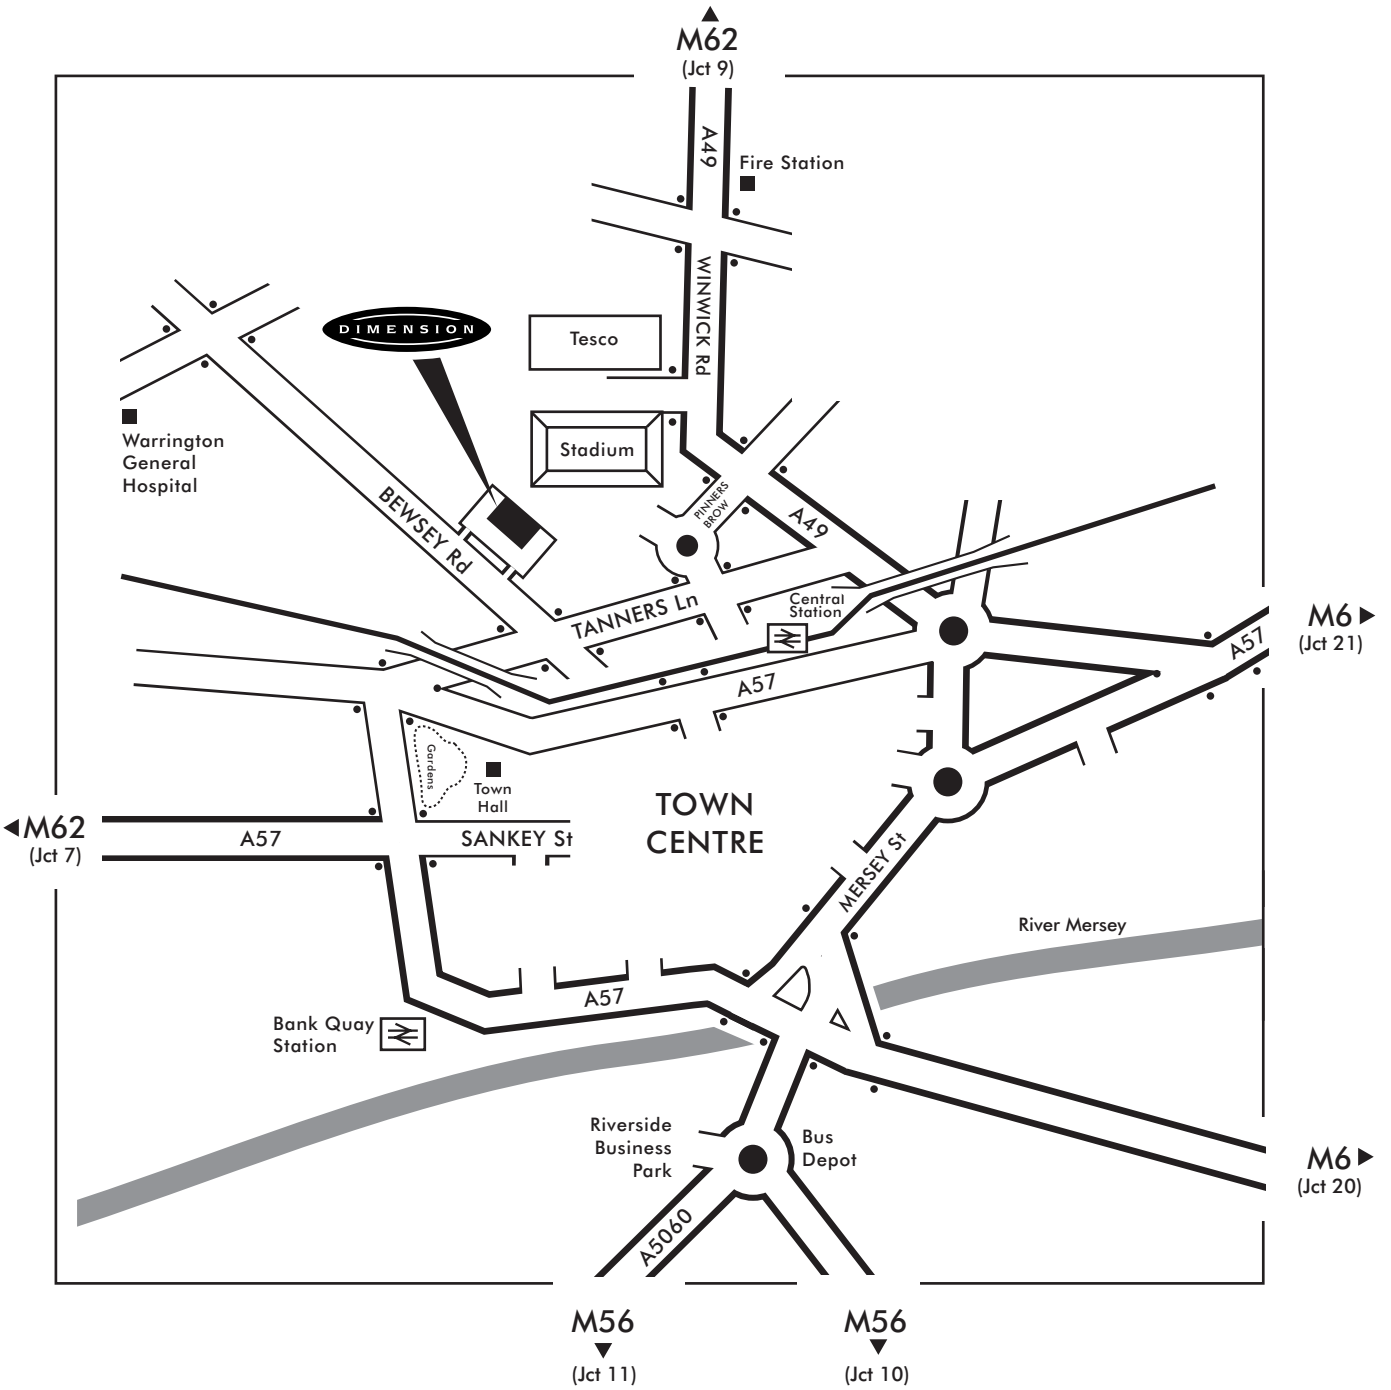

DIMENSION CREATIVE LIMITED
 3 BEWSEY ROAD • WARRINGTON WA2 7LN
 TEL 01925 234021 FAX 01925 242796
 e-mail: info@dimension-creative.co.uk

FAO :

DATE :

MESSAGE :

.....
.....

DIMENSION CREATIVE LIMITED
 3 BEWSEY ROAD • WARRINGTON WA2 7LN
 TEL 01925 234021 FAX 01925 242796
 e-mail: info@dimension-creative.co.uk